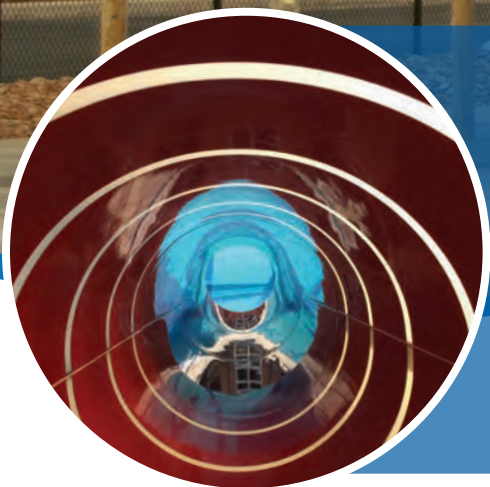

Proprietary Stair Treads

Our custom pultruded treads are some of the most comfortable and durable you'll find. We use a near-seamless design that incorporates the riser into the T-grating tread and includes a built-in 1" relief to keep from having any catch points. We then add an aggressive non-skid surface to grip all those wet feet without any concern for slipping. When installed, the risers and treads nest into one another for a smooth comfortable surface.